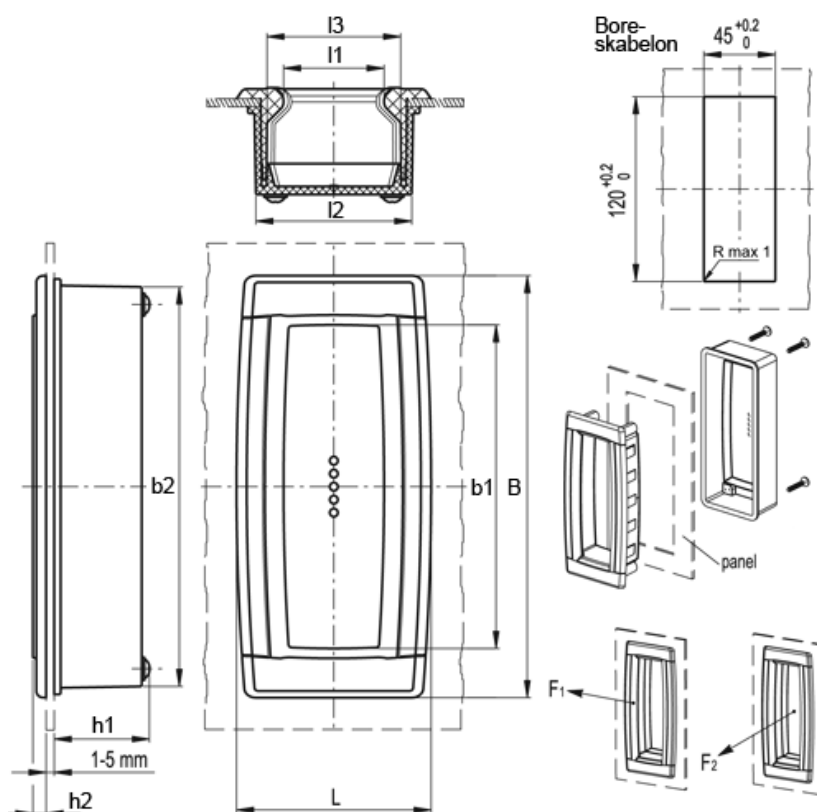

# Data Sheet

Article number: 23042615111  
Description: E+G Flush pull handle  
ERB.130-C1

## Measures

B	= 130	l1	= 31
b1	= 101	l2	= 48
b2	= 123	l3	= 41
F1 (N)	= 3500	Weight (g)	= 95
F2 (N)	= 3500		
h1	= 30		
h2	= 3		
L	= 60		